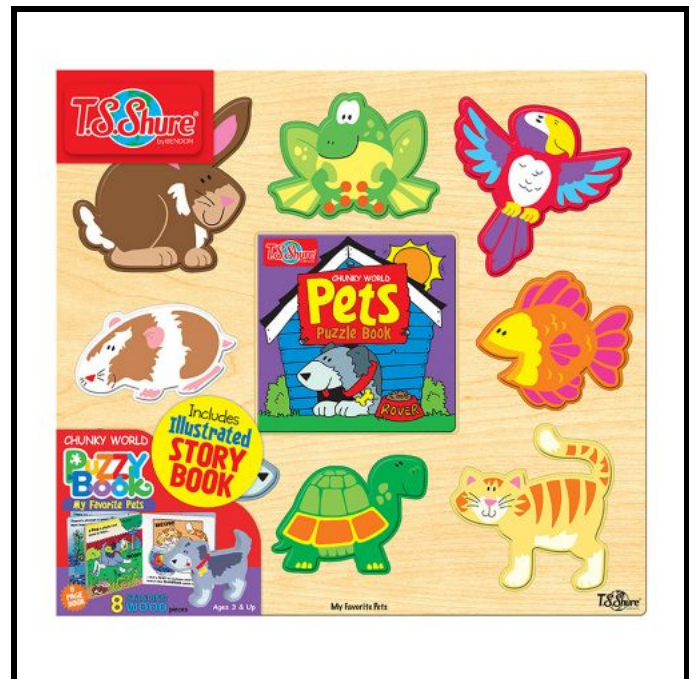

\$4.00

2319-51467
Opposites Match N' Snap Puzzles
UPC: 805219514672
Case Pack: 6

\$6.00

2319-51468
Dinosaurs Chunky World Puzzle Book
UPC: 805219514689
Case Pack: 6

\$8.00

2319-51469
Pets Chunky World Puzzle Book
UPC: 805219514696
Case Pack: 6