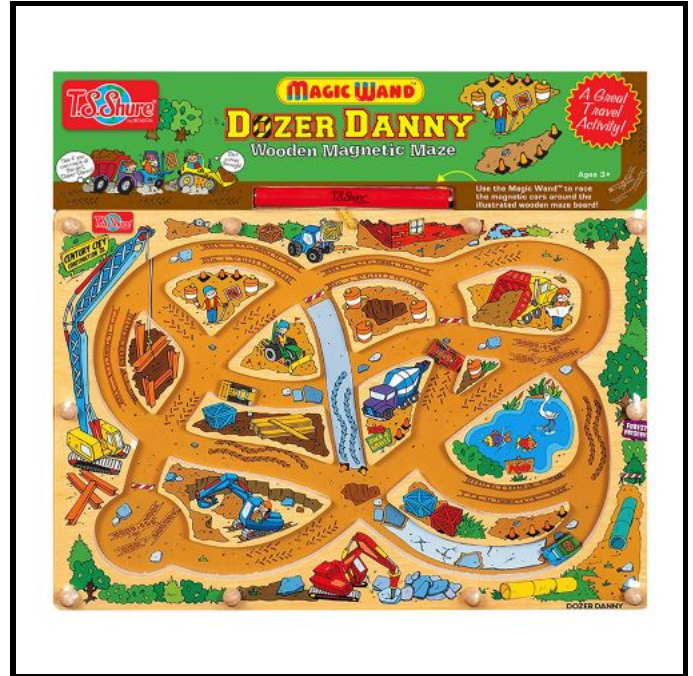

2319-47224 **\$7.50**
 Baby Shark 4-in-1 imagine Ink Set
 UPC: 9781505085815
 Case Pack: 6

2319-50248 **\$6.50**
 Robo-Coin Mechanical Bank
 UPC: 805219502488
 Case Pack: 6

2319-50249
 Piggy-Coin Mechanical Bank
 UPC: 805219502495
 Case Pack: 6

\$6.50

2319-50293
 Dozer Danny Magic Wand Magnetic Maze
 UPC: 805219502938
 Case Pack: 6

\$9.00

2319-50294
 Speedy Stanley Magic Wand Magnetic Maze
 UPC: 805219502945
 Case Pack: 6

\$9.00

2319-50461
 Merry Mermaids Magic Wand Magnetic Maze
 UPC: 805219504611
 Case Pack: 6