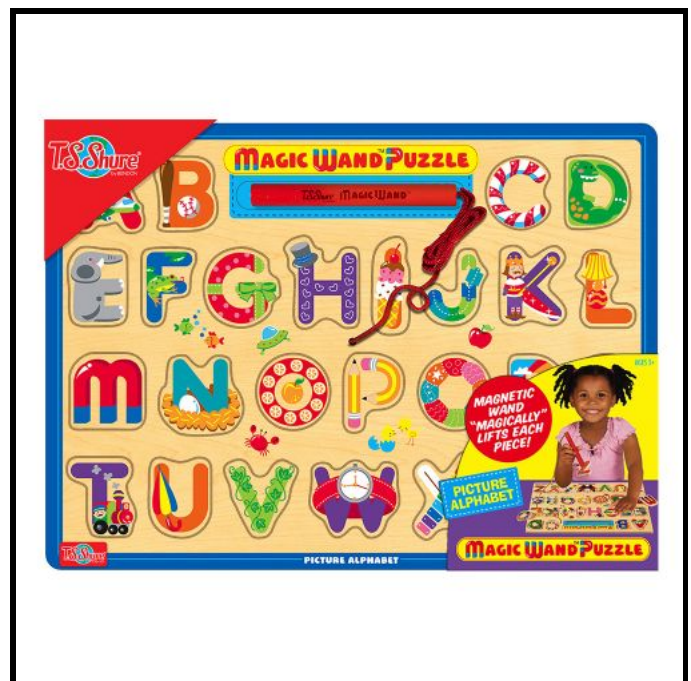

\$6.50

2319-50293
 Dozer Danny Magic Wand Magnetic Maze
 UPC: 805219502938
 Case Pack: 6

\$9.00

2319-50294
 Speedy Stanley Magic Wand Magnetic Maze
 UPC: 805219502945
 Case Pack: 6

\$9.00

2319-50461
 Merry Mermaids Magic Wand Magnetic Maze
 UPC: 805219504611
 Case Pack: 6

\$9.00

2319-50462 **\$9.00**
 Fishing Friends Magic Wand Magnetic Maze
 UPC: 805219504628
 Case Pack: 6

2319-50476 **\$12.50**
 USA 50 Piece Wooden Magnet Set
 UPC: 805219504765
 Case Pack: 6

2319-50478 **\$9.00**
 Numbers Magic Wand Wooden Puzzle
 UPC: 805219504789
 Case Pack: 6