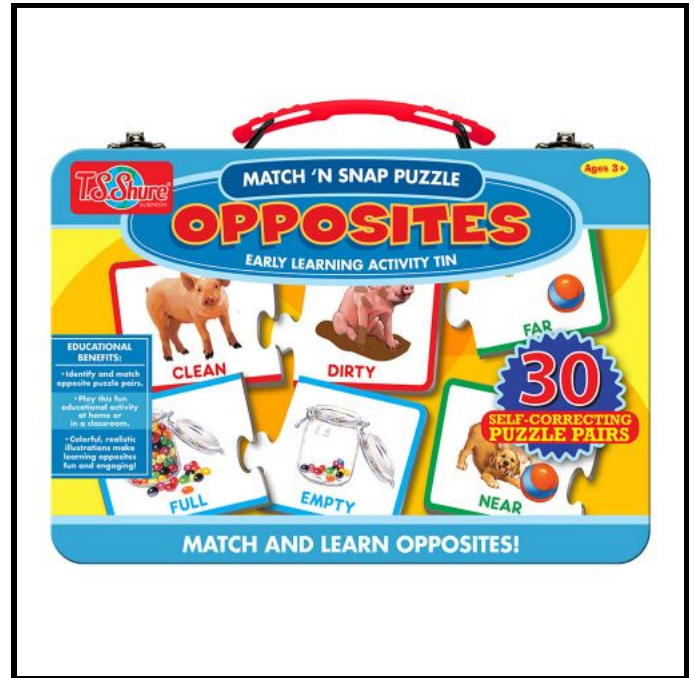

\$4.00

2319-51467
Opposites Match N' Snap Puzzles
UPC: 805219514672
Case Pack: 6

\$6.00

2319-51468
Dinosaurs Chunky World Puzzle Book
UPC: 805219514689
Case Pack: 6

\$8.00

2319-51469
Pets Chunky World Puzzle Book
UPC: 805219514696
Case Pack: 6