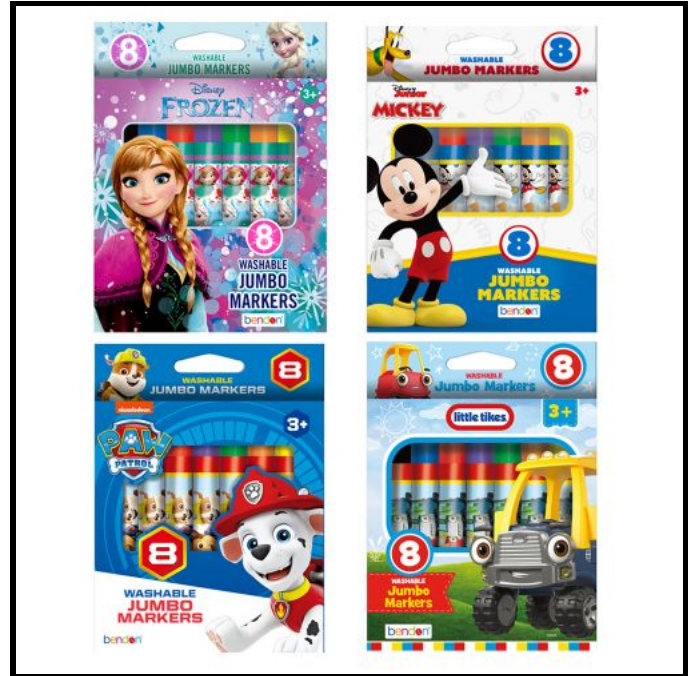

2319-57855 **\$5.00**
 Highlights Busy Farm Magnetic Tin
 UPC: 805219578551
 Case Pack: 6

2319-57856 **\$5.00**
 Highlights Space Adventures Magnetic Tin
 UPC: 805219578568
 Case Pack: 6

2319-58407 **\$7.50**
 Bluey 4-in-1 imagine Ink Set
 UPC: 9781690253037
 Case Pack: 6

2319-58786-CYN **\$1.65**
 Assorted 24 Count Licensed Crayons
 UPC: Multiple UPCs
 Case Pack: 48

2319-58787-CYN **\$2.20**
 Assorted 36 Count Licensed Crayons
 UPC: Multiple UPCs
 Case Pack: 24

2319-58788-CYN **\$2.75**
 Assorted 48 Count Licensed Crayons
 UPC: Multiple UPCs
 Case Pack: 24

2319-58790-MRK **\$2.75**
 Assorted 12 Count Licensed Fine Tip Markers
 UPC: Multiple UPCs
 Case Pack: 48

2319-58878-MRK **\$2.50**
 Assorted 8 Count Licensed Jumbo Markers
 UPC: Multiple UPCs
 Case Pack: 48