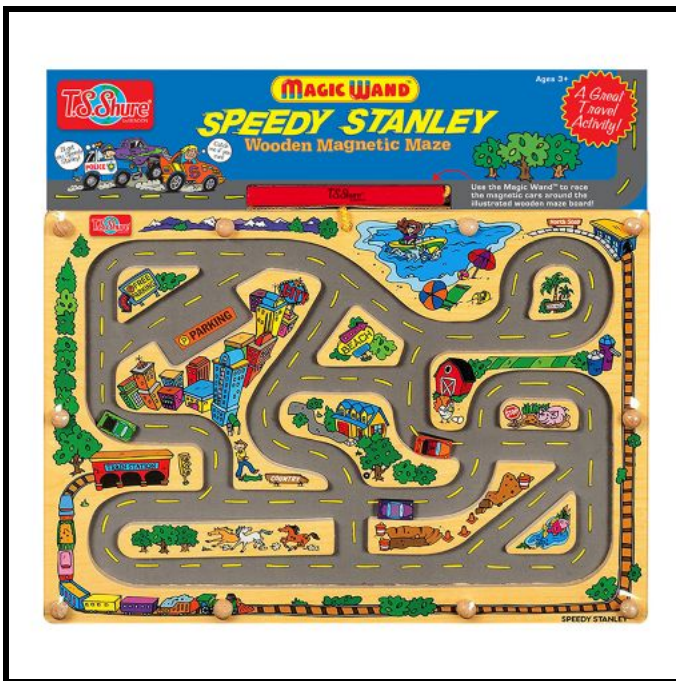

\$6.50

2319-50293
 Dozer Danny Magic Wand Magnetic Maze
 UPC: 805219502938
 Case Pack: 6

\$9.00

2319-50294
 Speedy Stanley Magic Wand Magnetic Maze
 UPC: 805219502945
 Case Pack: 6

\$9.00

2319-50461
 Merry Mermaids Magic Wand Magnetic Maze
 UPC: 805219504611
 Case Pack: 6