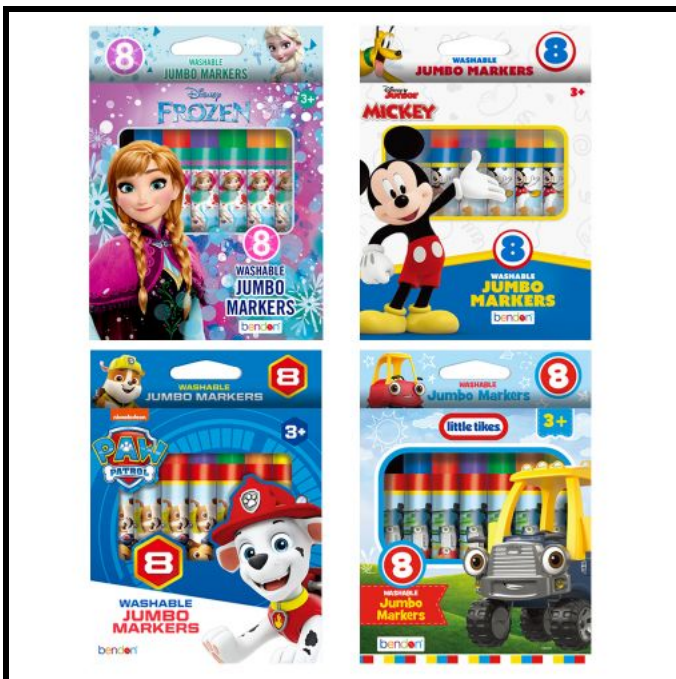

\$5.50

2319-59064-TINS
 Assorted Educational Tins #1
 UPC: Multiple UPCs
 Case Pack: 24

\$5.00

2319-59065-MT
 Assorted Mini Tins
 UPC: Multiple UPCs
 Case Pack: 36

\$4.00

2319-59080-MRK
 Assorted 5 Count Licensed Giant Markers
 UPC: Multiple UPCs
 Case Pack: 24